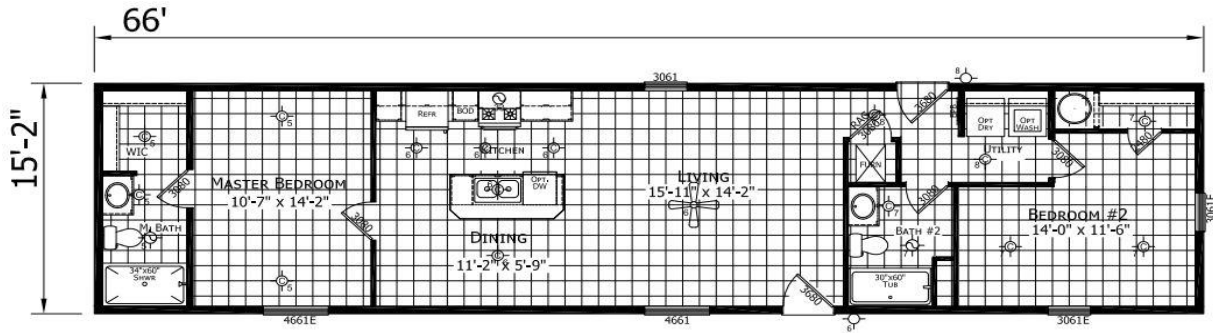

Builder Highland
Series RVH
Floorplan Oxford 1001 sq ft

This home Features:

- Kitchen Island
- Dishwasher
- Space-saver microwave
- 40 gal WH
- Lino throughout

Includes these ISEMAN standards

- 2x6" Exterior construction/Drywall Throughout
- Zone 3 Insulation package
- Architectural shingles
- Hi-E Gas Furnace
- OSB wrap and Add'l OSB- marriage line